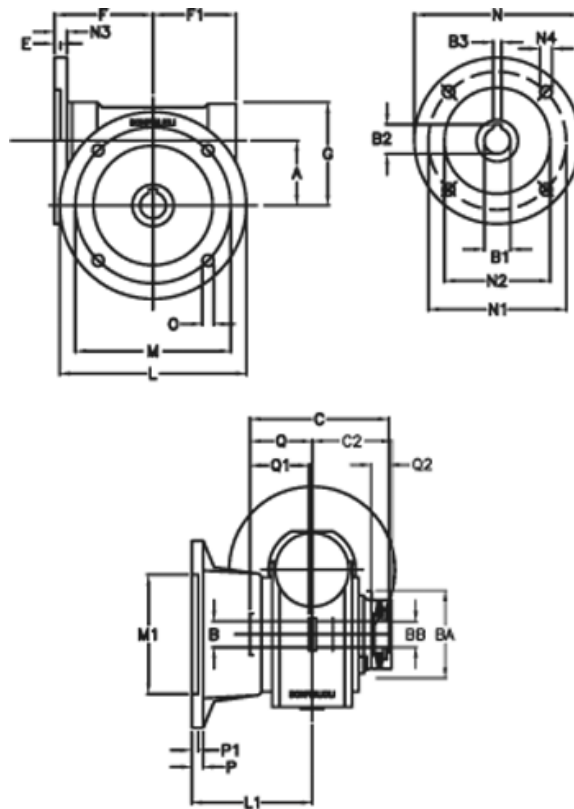

Article number: 390204900743236

Description: Worm Gear with Torque Limiter
VF 49-L2-F-7 P80B5

Measures

a = 49.50	C2 = 63,5	m = 90	P = 12
B = 25	Description = VF 49F-xx-80B14	M1 = 70	P1 = 10
B1 E7 = 19	E = 3.0	N = 120	Q = 51.0
B2 = 21.8	F = 70	N1 = 100	Q1 = 41
B3 H9 = 6	F1 = 63	N2 = 80	Q2 = 15
BA = 63	g = 80	N3 = 10.0	
BB H7 = 14	L = 125	N4 = 7.0	
C = 105	L1 = 85.5	O = 10.5	